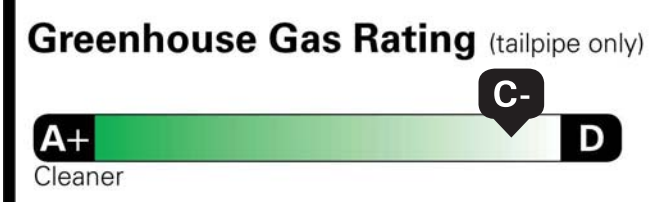

California Air Resources Board Diesel Vehicle

Environmental Performance

These ratings are not directly comparable to the U.S. EPA/DOT light-duty vehicle label ratings. For information on how to compare, please see www.arb.ca.gov/ep_label.

Protect the environment. Choose vehicles with **higher ratings**:

Vehicle emissions are a primary contributor to climate change and smog. Ratings are determined by the California Air Resources Board based on this vehicle's measured emissions.

This label has been applied pursuant to Federal law - Do not remove prior to delivery to the ultimate purchaser. *Includes Manufacturer's Recommended Pre-Delivery Service. Does not include dealer installed options and accessories not listed above, local taxes or license fees.

© 2009 General Motors LLC
GMLBL_PROD_0044 - 11/01/2025