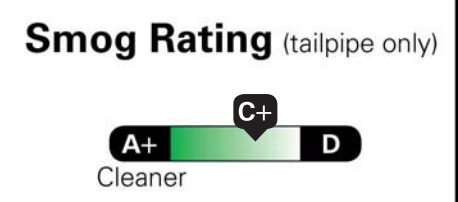

California Air Resources Board Diesel Vehicle

Environmental Performance

These ratings are not directly comparable to the U.S. EPA/DOT light-duty vehicle label ratings. For information on how to compare, please see www.arb.ca.gov/ep_label.

Protect the environment. Choose vehicles with **higher ratings**:

Vehicle emissions are a primary contributor to climate change and smog. Ratings are determined by the California Air Resources Board based on this vehicle's measured emissions.

This label has been applied pursuant to Federal law - Do not remove prior to delivery to the ultimate purchaser. *Includes Manufacturer's Recommended Pre-Delivery Service. Does not include dealer installed options and accessories not listed above, local taxes or license fees.

© 2009 General Motors LLC
GMLBL_PROD_0044 - 11/01/2025